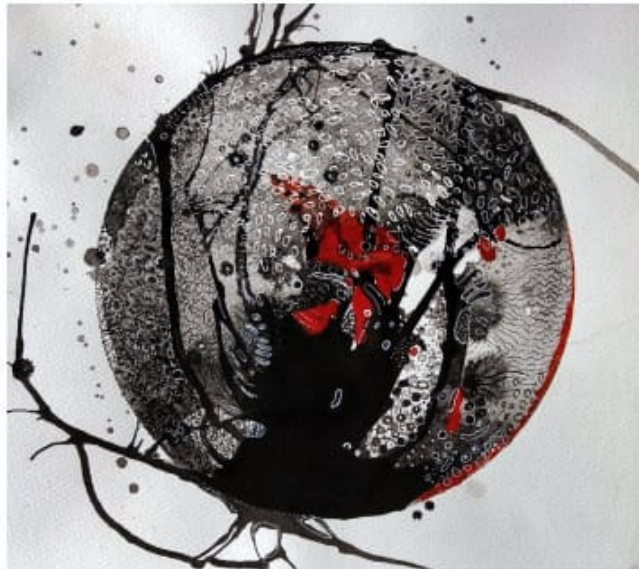

**SONAM SIKAWAR
MY WOOD SERIES
12 X 12 INCHES EACH
ACRYLIC ON CANVAS**